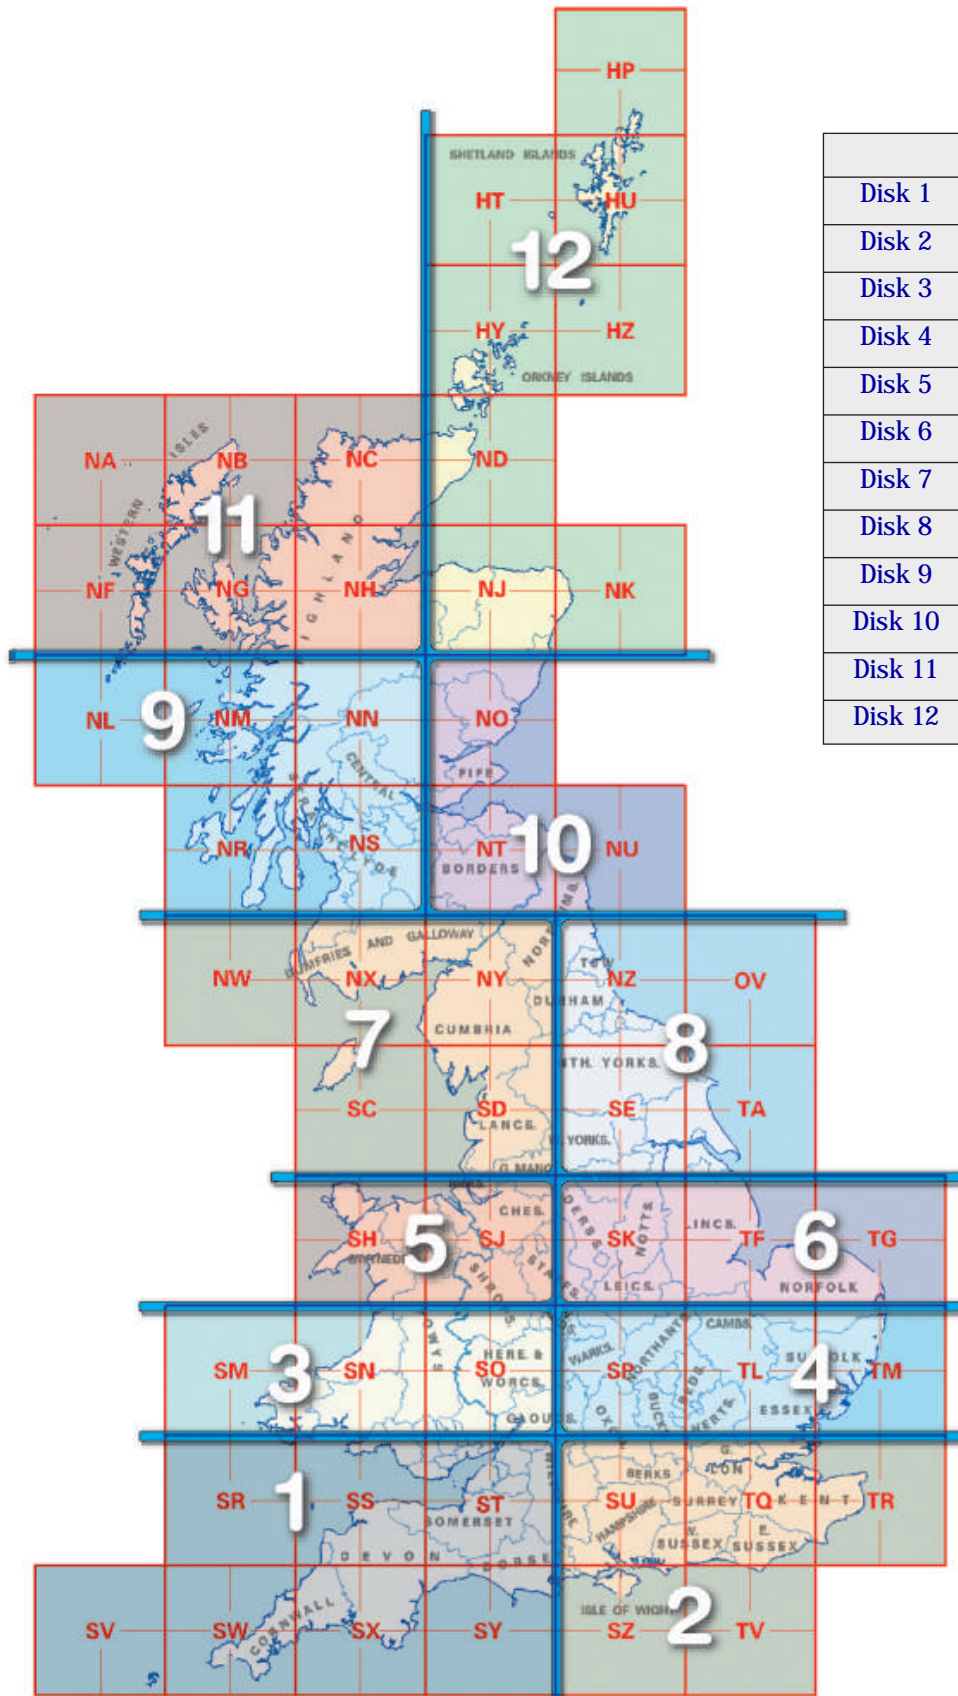

MEMORY - MAP **CARTOGRAPHY™**

Ordnance Survey 1:50,000 Landranger®

Complete Great Britain coverage is provided on 12 CDs as shown below. Each CD contains approximately 65 seamless map tiles each showing 20km x 20km. The file size per tile varies depending on the map detail. Maximum file size per tile is 9Mb. The average file size per tile is 5Mb.

	Tiles	Total Size
Disk 1	85	413Mb
Disk 2	68	397Mb
Disk 3	53	322Mb
Disk 4	63	352Mb
Disk 5	45	262Mb
Disk 6	54	278Mb
Disk 7	76	399Mb
Disk 8	53	274Mb
Disk 9	97	489Mb
Disk 10	51	283Mb
Disk 11	102	398Mb
Disk 12	65	203Mb